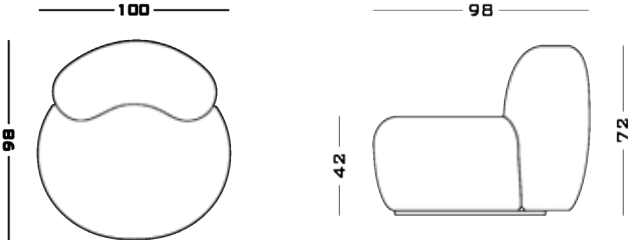

B15Z Lounge Chair

Year 2019

Cod. BZ80

Cod. BZ100