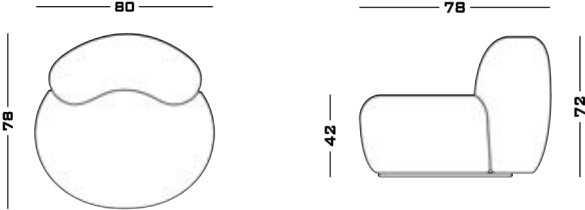

B15Z Lounge Chair

Year 2019

Cod. BZ80