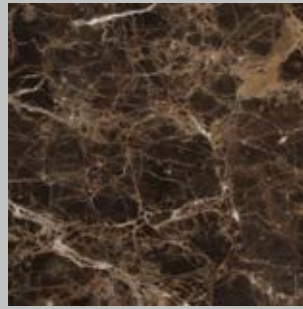

Lacquered

Blue Cenere

Cenere

Jet Black

Off White

Wood Finishes

Wood

Dark Stained Walnut

Grey Stained Walnut

Natural Walnut

White Oak

Standard Marble Finishes

Standard

Arabescato Orobico

Carrara CD

Dark Emperador

Nero Marquina

Travertino Filled

Travertino Open Pore

Premium Marble Finishes

Premium

Calacatta

Fior Di Pesco

Rosso Levanto