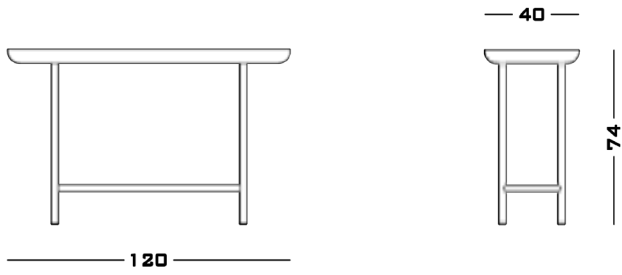

Apollo Console

Year 2021

Cod. APOCON