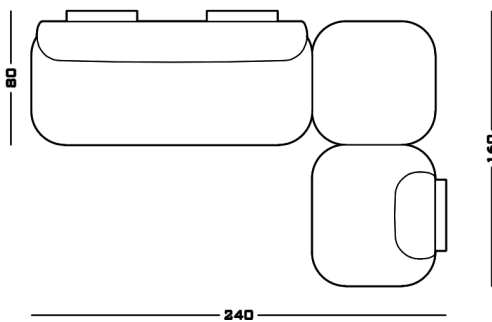

Cod. YSH2S1C1S