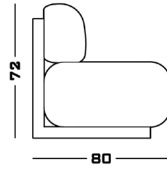

Cod. YSH1S

Cod. YSH1C