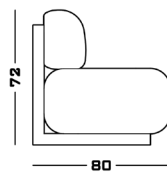

Cod. YSHU1S

320 W x 160 D x 42 seat H. Back H 72

Possible Customisation

Measures

Width
Depth
Back and Seat Height

Materials

Any RAL for the woods

01

02

03

Cod. YSH1S

Cod. YSH1C

Cod. YSH2S

Cod. YSH1S1C2S

Cod. YSH2S1C1S

Cod. YSHU1S