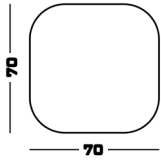

Cod. YSH1S

Cod. YSH1C

Cod. YSH2S

Cod. YSH1S1C2S

Cod. YSH2S1C1S

Cod. YSHU1S