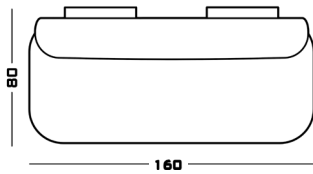

Cod. YSH1S

Cod. YSH1C

Cod. YSH2S

Cod. YSH1S1C2S

Cod. YSH2S1C1S

Cod. YSHU1S