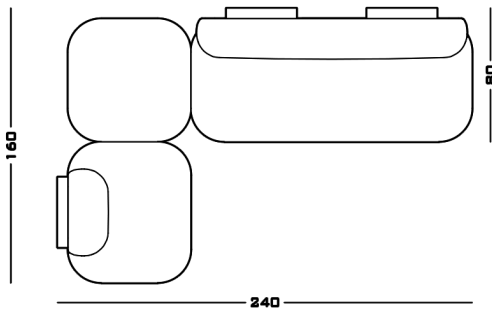

Cod. YSH1S1C2S