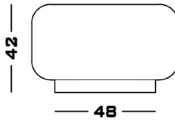

Cod. YSH1S

Cod. YSH1C

Cod. YSH2S

Cod. YSH1S1C2S

Cod. YSH2S1C1S

Cod. YSHU1S