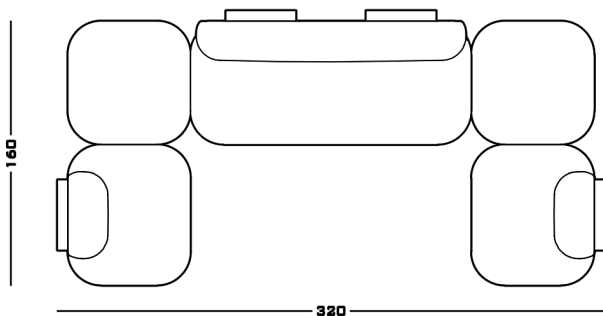

Cod. YSHU1S