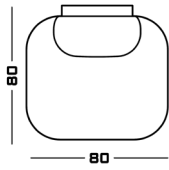

Cod. YSH1S

Cod. YSH1C