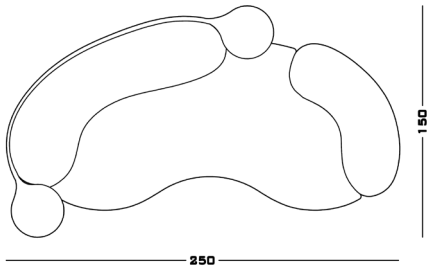

Tateyama Sofa

Year 2019

Cod. TATE250