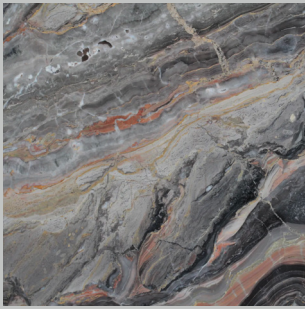

Polished Aluminium
Polished Brass
Polished Bronze
Polished Champagne

Blue Genere
Genere
Jet Black
Off White

Standard Marble

Arabescato Orobico
Carrara CD
Dark Emperador
Nero Marquina
Travertino Filled
Travertino Open Pore

Metal Satin & Polished Finishes

Satin & Polished

Aluminium

Brass

Bronze

Champagne

Metal Lacquered Finishes

Lacquered

Blue Cenere

Cenere

Jet Black

Off White

Standard Marble Finishes

Standard

Arabescato Orobico

Carrara CD

Dark Emperador

Nero Marquina

Travertino Filled

Travertino Open Pore

Premium Marble Finishes

Premium

Calacatta

Fior Di Pesco