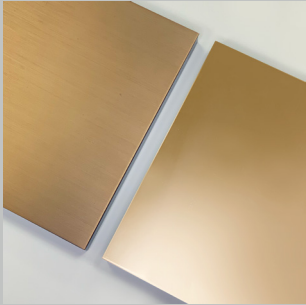

Materials

Any RAL for the metals

01

02

03

Tayma X Coffee Table

Year 2023

Cod. TAYMAX

Metal Satin & Polished Finishes

Satin & Polished

Aluminium

Brass

Bronze

Champagne

Metal Lacquered Finishes

Lacquered