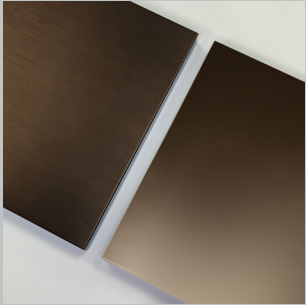

Polished Aluminium
Polished Brass
Polished Bronze
Polished Champagne

Blue Genere
Genere
Jet Black
Off White

Standard Marble

Arabescato Orobico
Carrara CD
Dark Emperador
Nero Marquina
Travertino Filled
Travertino Open Pore

Metal Satin & Polished Finishes

Satin & Polished

Aluminium

Brass

Bronze

Champagne

Metal Lacquered Finishes

Lacquered

Blue Cenere

Cenere

Jet Black

Off White

Standard Marble Finishes

Standard

Arabescato Orobico

Carrara CD