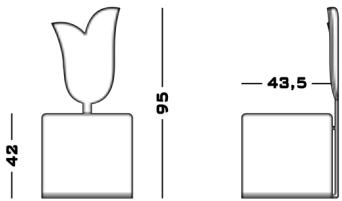

Cod. GBWJAS