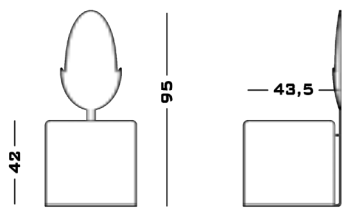

Cod. GBHOLLY

Cod. GBIVY

Cod. GBJAS

Cod. GBLILY

Cod. GBDAISY