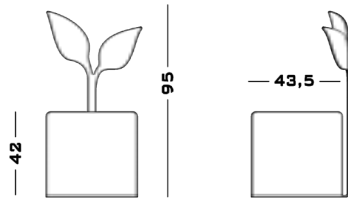

Cod. GBHOLLY