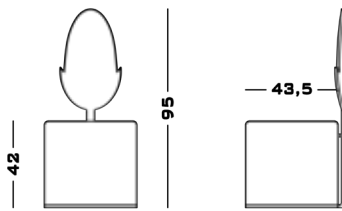

Cod. GBWIVY