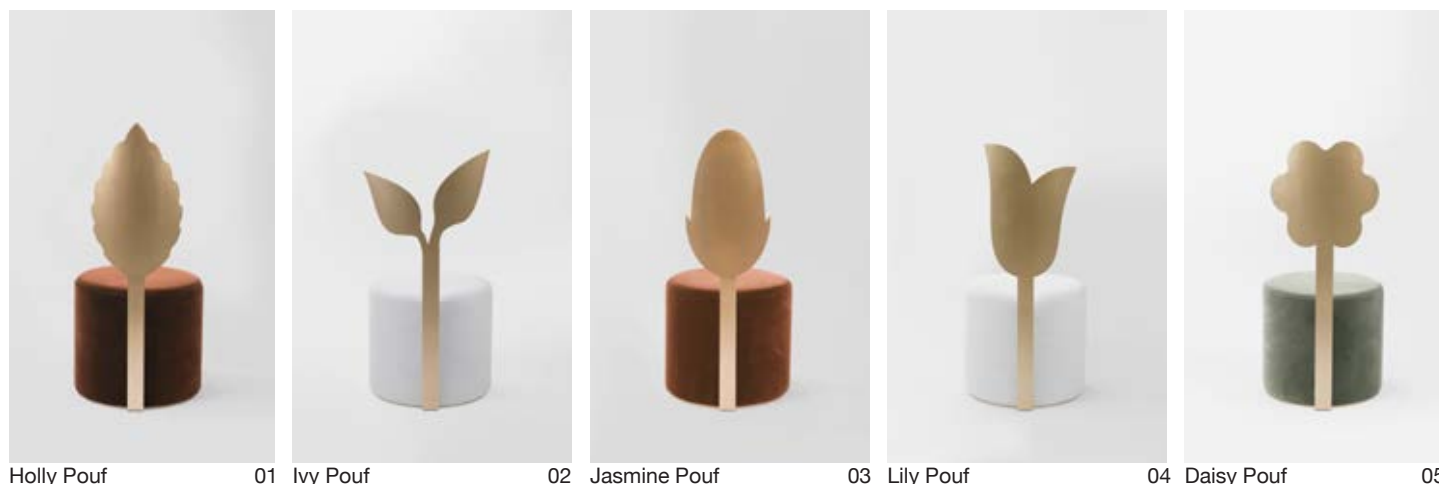

Giardino Botanico Collection

Year 2018

The 'Giardino Botanico' collection features five pouffes, each with a backrest inspired by a distinctive botanic shape. The backrest has some flexibility for added comfort and is gently curved to cradle the user.

The 'Giardino Botanico' collection is available in a number of metal finishes and also comes in stained, solid wood.

Holly Pouf

01 Ivy Pouf

02 Jasmine Pouf

03 Lily Pouf

04 Daisy Pouf

05

Finishes

Metal

Satin Aluminium
Satin Brass
Satin Bronze
Satin Champagne

Polished Aluminium
Polished Brass
Polished Bronze
Polished Champagne

Blue Genere
Genere
Jet Black
Off White

Wood

Dark Stained Walnut
Grey Stained Walnut
Natural Walnut
White Oak

Upholstery Standard Collection

Cocò
Cotton
Velvet

Upholstery Premium Collection

Nativo
Panama
Bouclé Mélange
Soft Bouclé
Suede

Upholstery Special Collection

Leather
Nabuk
Bouclé

Dimensions

Cod. GBHOLLY GBWHOLLY

43.5 Dia x 42 seat H. Back H 95

Cod. GBIVY GBWIVY

43.5 Dia x 42 seat H. Back H 95

Cod. GBJAS GBWJAS

43.5 Dia x 42 seat H. Back H 95

Cod. GBLILY GBWLILY

43.5 Dia x 42 seat H. Back H 95

Cod. GBDAISY GBWDAISY

43.5 Dia x 42 seat H. Back H 95

Possible Customisation

Measures

Width
Depth
Back and Seat Height

Materials

Any RAL for the woods
Any RAL for the metals