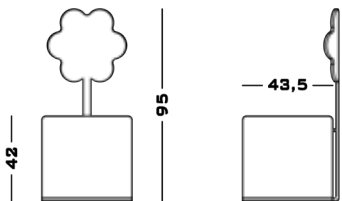

Cod. GBWLILY