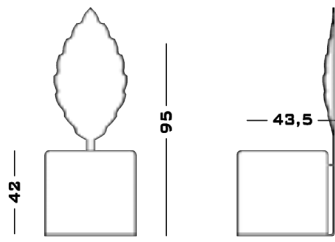

Cod. GBHOLLY

Cod. GBIVY

Cod. GBJAS

Cod. GBLILY

Cod. GBDAISY