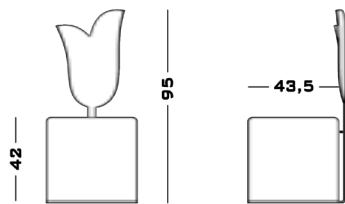

43.5 Dia x 42 seat H. Back H 95

Possible Customisation

Measures

Width
Depth
Back and Seat Height

Materials

Any RAL for the woods
Any RAL for the metals

01

02

03

Cod. GBHOLLY

Cod. GBIVY

Cod. GBJAS

Cod. GBLILY

Cod. GBDAISY

Cod. GBWHOLLY

Cod. GBWIVY