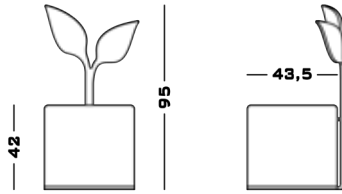

43.5 Dia x 42 seat H. Back H 95

Possible Customisation

Measures

Width
Depth
Back and Seat Height

Materials

Any RAL for the woods
Any RAL for the metals

01

02

03

Cod. GBHOLLY

Cod. GBIVY

Cod. GBJAS

Cod. GBLILY

Cod. GBDAISY

Cod. GBWHOLLY

Cod. GBWIVY