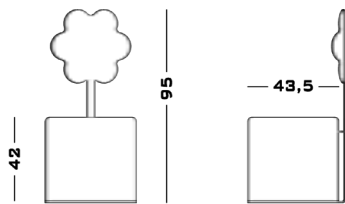

Cod. GBLILY