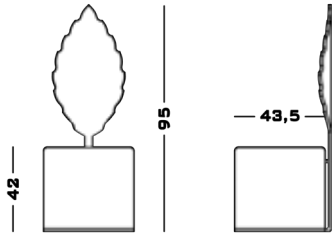

43.5 Dia x 42 seat H. Back H 95

Cod. GBIVY GBWIVY

43.5 Dia x 42 seat H. Back H 95

Cod. GBJAS GBWJAS

43.5 Dia x 42 seat H. Back H 95

Cod. GBLILY GBWLILY

43.5 Dia x 42 seat H. Back H 95

Cod. GBDAISY GBWDAISY

43.5 Dia x 42 seat H. Back H 95

Possible Customisation

Measures

Width
Depth
Back and Seat Height

Materials

Any RAL for the woods
Any RAL for the metals

01

02

03

Cod. GBHOLLY

Cod. GBIVY

Cod. GBJAS

Cod. GBLILY

Cod. GBDAISY

Cod. GBWHOLLY

Cod. GBWIVY