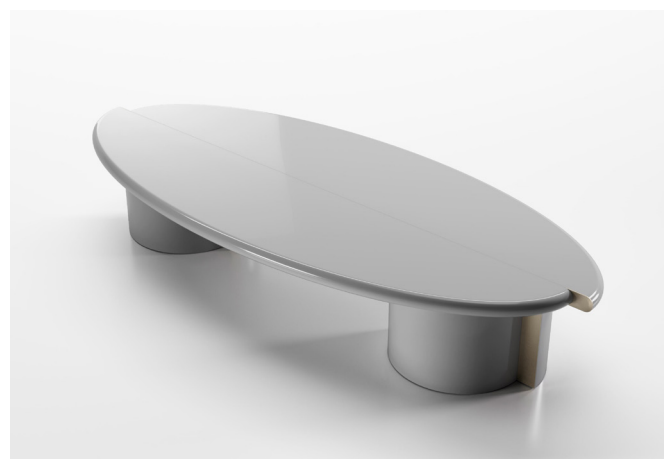

Tayma Coffee Table

Year 2023

Sometimes a shift occurs, seemingly impossible, no one knows when and no one knows quite how, yet the result of it will remain for the foreseeable. The Tayma coffee represents one of these shifts.

Solid stone or wood pieces have been perfectly cut to reveal a metallic detail. Tayma comes in both stone and lacquered wood options and in a high gloss or matte finish.

01

02

Finishes

Metal

Satin Aluminium
Satin Brass
Satin Bronze
Satin Champagne

Polished Aluminium
Polished Brass
Polished Bronze
Polished Champagne

Blue Cenere
Cenere
Jet Black
Off White

Wood

Lacquered

Lacquered Matte
Lacquered Glossy

Dimensions

Cod. TAYMA

165 W x 70 D x 35 H