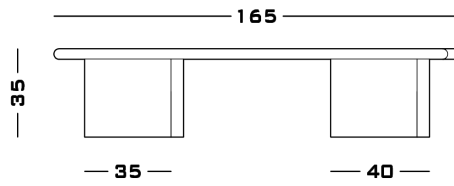

Tayma Coffee Table

Year 2023

Cod. TAYMA