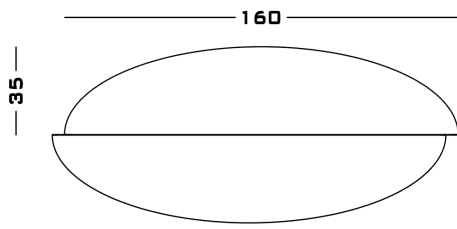

Tayma Coffee Table

Year 2023

Cod. TAYMA