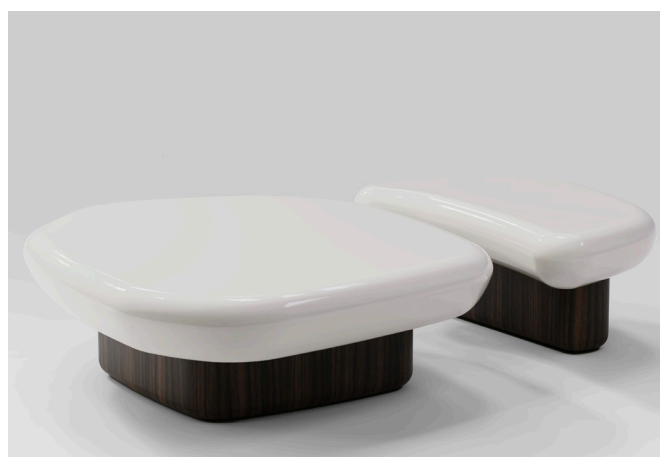

Kawa Coffee Tables

Year 2024

When a pebble is found on the beach, it's shape and texture tells the story of 1000 years. KAWA Coffee Tables are characterised by the same smooth, soft shapes that nature itself creates, perfectly coated and preserved at this point in time.

The two tables act individually or as one to give added flexibility and functionality. KAWA coffee tables are customisable in a variety of lacquered and stained wood options.

01

02

Finishes

Wood Lacquered