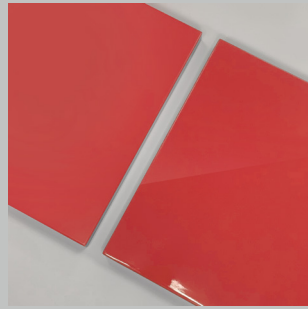

Strawberry Red