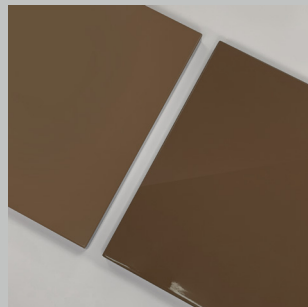

The two tables act individually or as one to give added flexibility and functionality. KAWA coffee tables are customisable in a variety of lacquered and stained wood options.

01

02

Finishes

Wood Lacquered

Wood Lacquered Finishes

Wood Lacquered

Maize

Strawberry Red

Red Violet

Pearl Orange

Mahogany Brown

Moor Oak