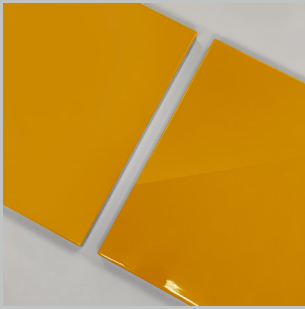

Wood Lacquered Finishes

Wood Lacquered

Maize