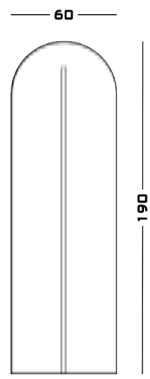

Takada Mirror

Year 2020

The Takada Mirror is a round top and bottomed mirror, made stable only by its connection to a separate, supporting arch. Both the mirror and arch are wrapped in a metal band which can be brass or any other metal finish.

Wood Lacquered

Lacquered Matte
Lacquered Glossy

Mirror

Extra Clean Mirror

Dimensions

Cod. TAKA

53 W x 60 D x 190 H

Possible Customisation

Measures

Width
Depth
Height

Materials

Any RAL for the metals
Any RAL for the woods lacquered

01

02

Metal Satin & Polished Finishes

Satin & Polished