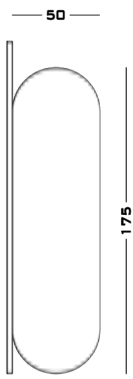

Takada Mirror

Year 2020

The Takada Mirror is a round top and bottomed mirror, made stable only by its connection to a separate, supporting arch. Both the mirror and arch are wrapped in a metal band which can be brass or any other metal finish.

Wood Lacquered

Lacquered Matte
Lacquered Glossy

Mirror

Extra Clean Mirror

Dimensions

Cod. TAKA

53 W x 60 D x 190 H

Possible Customisation

Measures

Width
Depth
Height

Materials

Any RAL for the metals
Any RAL for the woods lacquered

01

02

Metal Satin & Polished Finishes

Satin & Polished