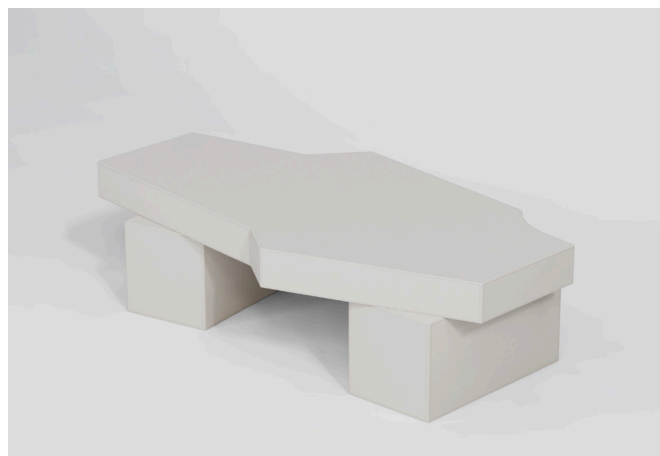

02

Finishes

Upholstery Special Collection

Leather

Dimensions

Cod. HIRIC

131 W x 73 D x 35 H

Possible Customisation

Measures

Width
Depth
Height