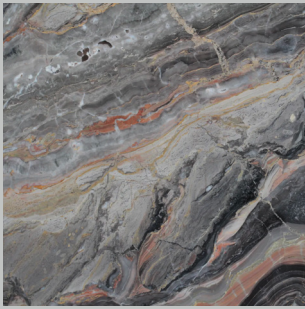

Polished Aluminium
Polished Brass
Polished Bronze
Polished Champagne

Blue Genere
Genere
Jet Black
Off White

Standard Marble

Arabescato Orobico
Carrara CD
Dark Emperador
Nero Marquina
Travertino Filled
Travertino Open Pore

Bronze

Champagne

Metal Lacquered Finishes

Lacquered

Blue Cenere

Cenere

Jet Black

Off White

Standard Marble Finishes

Standard

Arabescato Orobico

Carrara CD

Dark Emperador

Nero Marquina

Travertino Filled

Travertino Open Pore