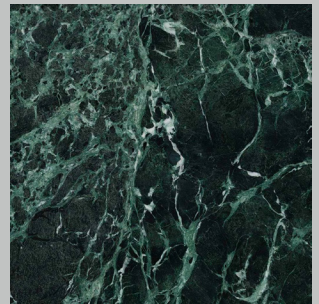

Premium Marble Finishes

Premium

Calacatta

Fior Di Pesco

Rosso Levanto

Verde Alpi

Made In Italy With Love.

Milan