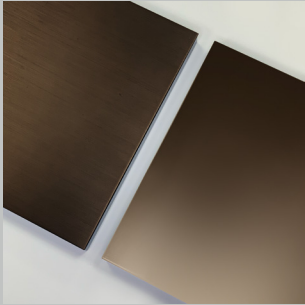

— 45 —

— 45 —

— 45 —

— 4 —

Metal Satin & Polished Finishes

Satin & Polished

Aluminium

Brass

Bronze

Champagne

Metal Lacquered Finishes

Lacquered

Blue Cenere

Cenere

Jet Black

Off White

Standard Marble Finishes

Standard

Arabescato Orobico

Carrara CD

Dark Emperador

Nero Marquina

Travertino Filled

Travertino Open Pore