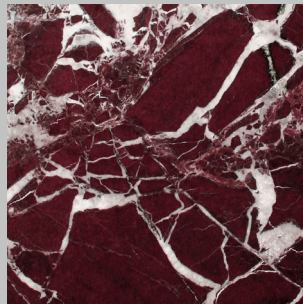

Standard Marble Finishes

Standard

Arabescato Orobico

Carrara CD

Dark Emperador

Nero Marquina

Travertino Filled

Travertino Open Pore

Premium Marble Finishes

Premium

Calacatta

Fior Di Pesco

Rosso Levanto

Verde Alpi

Made In Italy With Love.

Milan