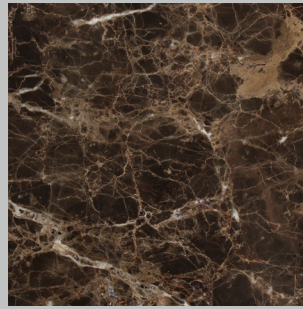

Bronze

Champagne

Metal Lacquered Finishes

Lacquered

Blue Cenere

Cenere

Jet Black

Off White

Standard Marble Finishes

Standard

Arabescato Orobico

Carrara CD

Dark Emperador

Nero Marquina

Travertino Filled

Travertino Open Pore