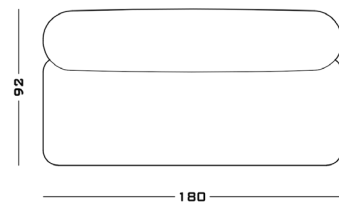

Cod. YMN1S

Cod. YMN1SC

Cod. YMN2S

Cod. YMN1S1SC2S

Cod. YMN2S1SC1S