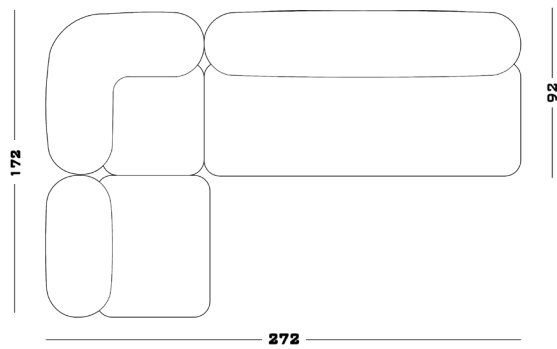

Cod. YMN1S1SC2S