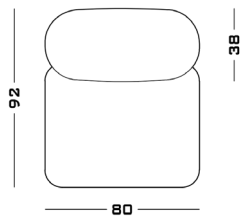

Cod. YMN1S

Cod. YMN1SC