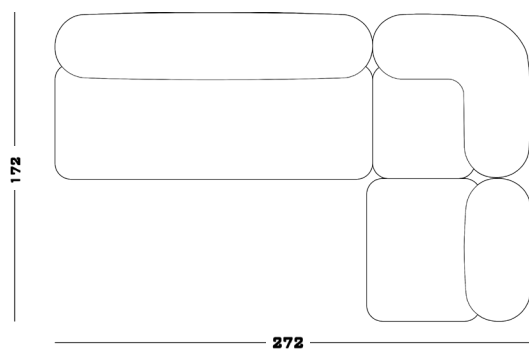

Cod. YMN2S1SC1S