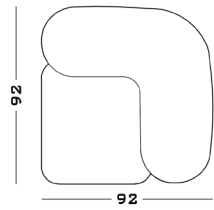

Cod. YMN1S

Cod. YMN1SC

Cod. YMN2S

Cod. YMN1S1SC2S

Cod. YMN2S1SC1S