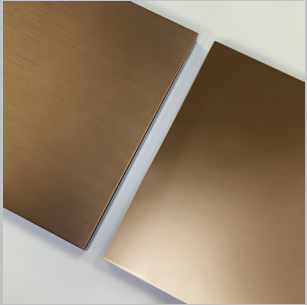

Materials

Any RAL for the metals

01

02

03

Arris Coffee Table

Year 2023

Cod. ARRISCOF

Metal Satin & Polished Finishes

Satin & Polished

Aluminium

Brass

Bronze

Champagne

Metal Lacquered Finishes

Lacquered