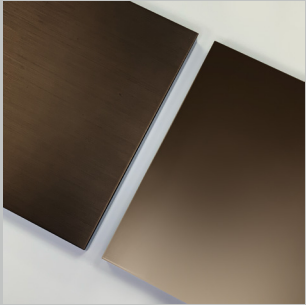

Polished Aluminium
Polished Brass
Polished Bronze
Polished Champagne

Blue Genere
Genere
Jet Black
Off White

Standard Marble

Arabescato Orobico
Carrara CD
Dark Emperador
Nero Marquina
Travertino Filled
Travertino Open Pore

Materials

Any RAL for the metals

01

02

03

Arris Coffee Table

Year 2023

Cod. ARRISCOF

Metal Satin & Polished Finishes

Satin & Polished

Aluminium

Brass

Bronze

Champagne

Metal Lacquered Finishes

Lacquered

Blue Cenere

Cenere

Jet Black

Off White

Standard Marble Finishes

Standard

Arabescato Orobico

Carrara CD