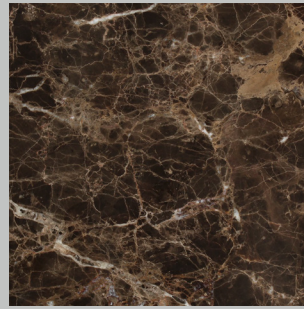

Metal Satin & Polished Finishes

Satin & Polished

Aluminium

Brass

Bronze

Champagne

Metal Lacquered Finishes

Lacquered

Blue Cenere

Cenere

Jet Black

Off White

Standard Marble Finishes

Standard

Arabescato Orobico

Carrara CD

Dark Emperador

Nero Marquina

Travertino Filled

Travertino Open Pore

Premium Marble Finishes

Premium

Calacatta

Fior Di Pesco