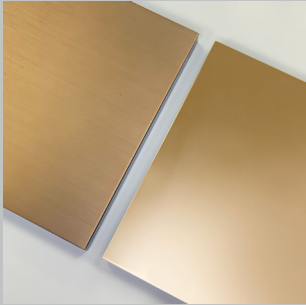

Materials

Any RAL for the metals

01

02

03

Arris Coffee Table

Year 2023

Cod. ARRISCOF

Metal Satin & Polished Finishes

Satin & Polished

Aluminium

Brass

Bronze

Champagne

Metal Lacquered Finishes

Lacquered