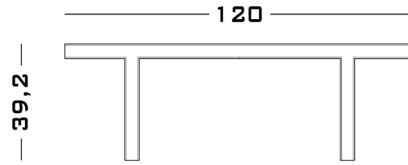

Arris Coffee Table

Year 2023

Cod. ARRISCOF