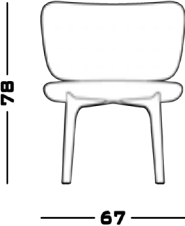

Upholstery Special Collection

Leather
Nabuk
Bouclé

Dimensions

Cod. RICHL

67 W x 67 D x 42 seat H. Back H 78

Possible Customisation

Measures

Width
Depth
Back and Seat Height

Materials

Any RAL for the woods

01

02

03

Richmond Lounge Chair

Year 2021

Cod. RICHL