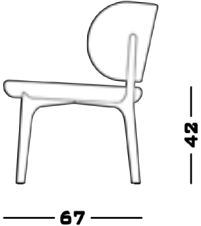

Upholstery Special Collection

Leather
Nabuk
Bouclé

Dimensions

Cod. RICHL

67 W x 67 D x 42 seat H. Back H 78

Possible Customisation

Measures

Width
Depth
Back and Seat Height

Materials

Any RAL for the woods

01

02

03

Richmond Lounge Chair

Year 2021

Cod. RICHL