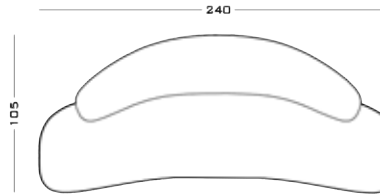

Cod. ASAWA240