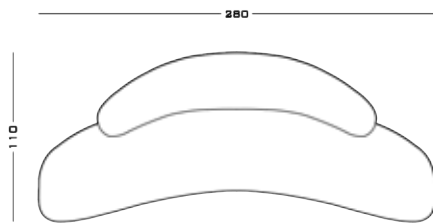

Cod. ASAWA280