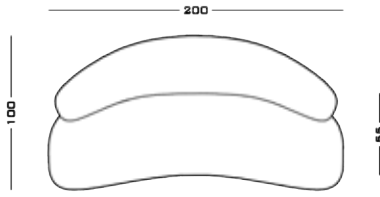

Asawa Sofa

Year 2023

Cod. ASAWA200