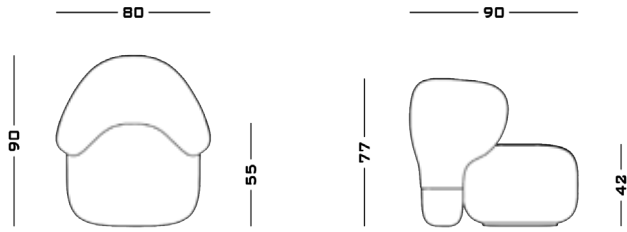

Asawa Lounge Chair

Year 2023

Cod. ASAWA1S