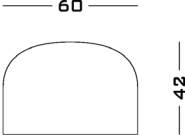

Possible Customisation

Measures

Width
Depth
Height

01

02

Nuba Pouf

Year 2024

Cod. NUBAP