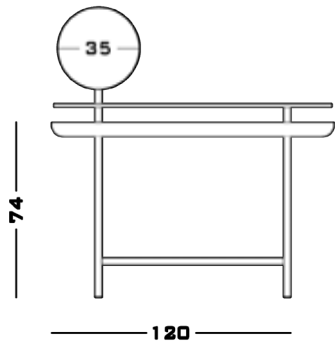

Apollo Desk

Year 2021

Cod. APODES