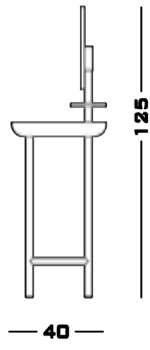

Apollo Desk

Year 2021

Cod. APODES