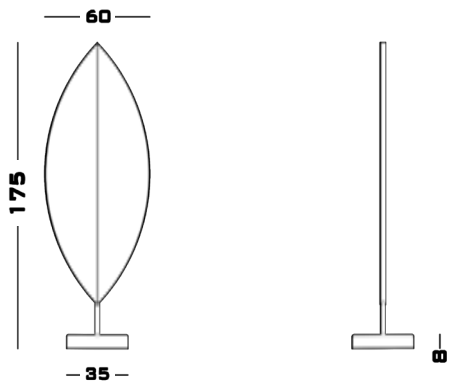

Aglaia Mirror

Year 2020

Cod. AGLA