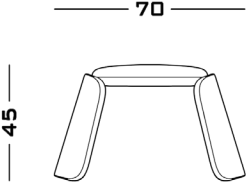

Inge Pouf

Year 2021

Cod. INGP