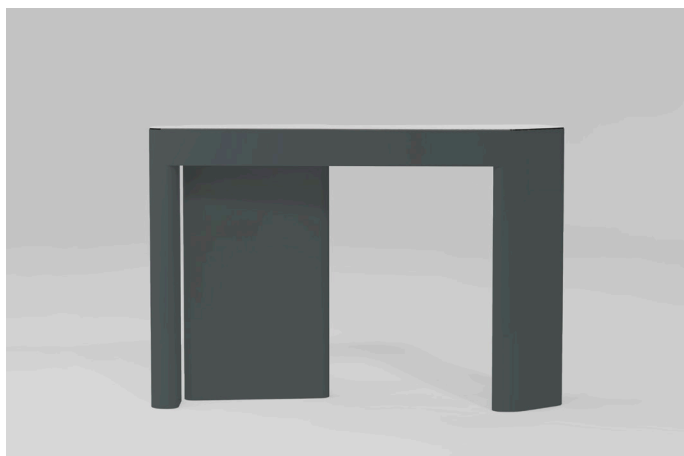

# Khara Console

---

Year 2024

**KHARA** is a console centered on the acceptance of imperfection. An alluring, surprising shape of top is not only accepted but embellished and developed by the protruding legs that learn their shape and position from the top. The top and legs of the console are unified and

act as one piece; the combination of which is a console that is unequivocally singular. Khara is available with a mirrored top to highlight the unique shape that it possesses and is available lacquered in both matte and high gloss versions.