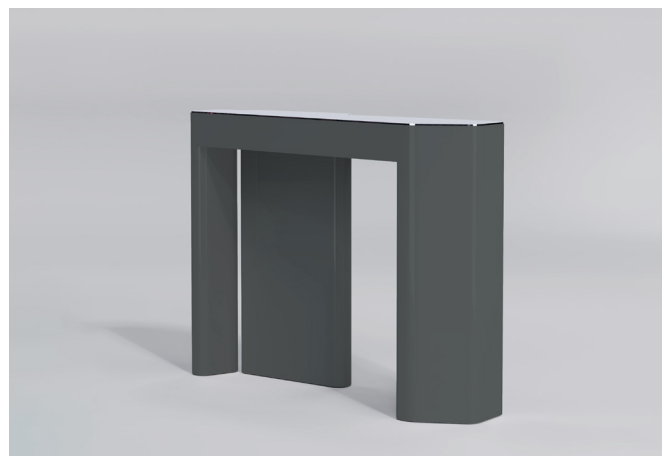

02

Finishes

Wood Lacquered

Lacquered Matte
Lacquered Glossy

Mirror

Extra-clear Mirror

Dimensions

Cod. KHARA

119 W x 29 D x 80,5 H

Possible Customisation

Measures

Width
Depth
Height