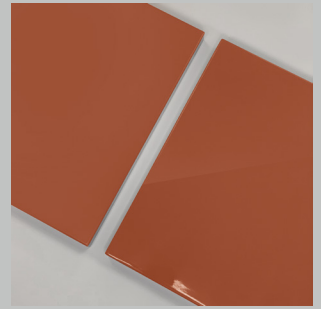

Pearl Orange