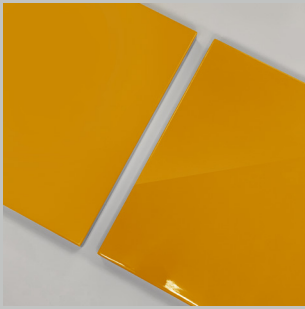

Monith Dining Table

Year 2024

Cod. MON300

140

Wood Lacquered Finishes

Wood Lacquered

Maize

Strawberry Red