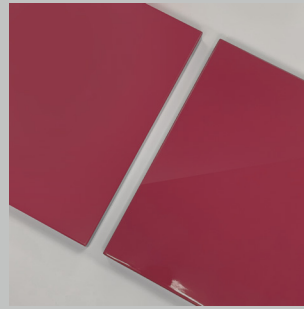

Monith Dining Table

Year 2024

Cod. MON300

140

Wood Lacquered Finishes

Wood Lacquered

Maize

Strawberry Red