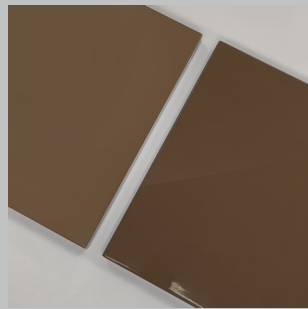

Wood Lacquered Finishes

Wood Lacquered

Moor Oak