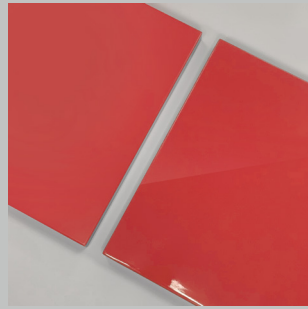

Monith Dining Table

Year 2024

Cod. MON300

140

Wood Lacquered Finishes

Wood Lacquered

Maize

Strawberry Red