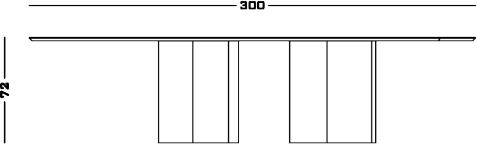

Monith Dining Table

Year 2024

Cod. MON300

140