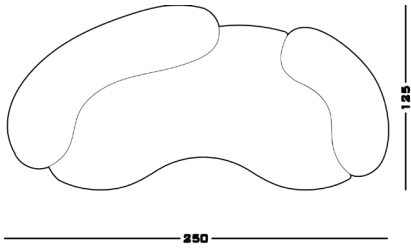

Tateyama Cloud Sofa

Year 2022

Cod. TATE250NB