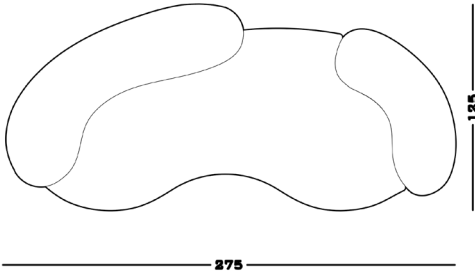

Cod. TATE275NB