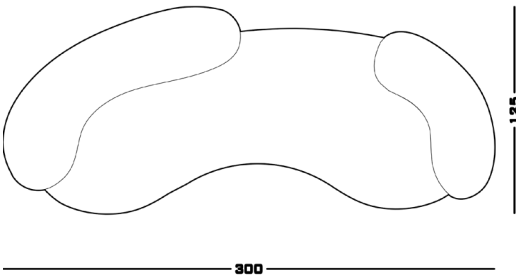

Cod. TATE300NB