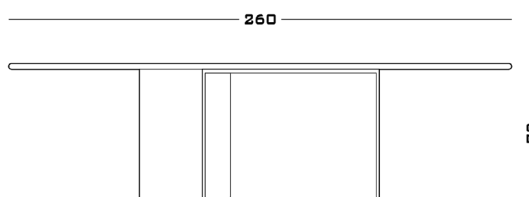

Horus Dining Table

Year 2021

Cod. HRSD180

Cod. HRSD200

Cod. HRSD220

Cod. HRSD240

Cod. HRSD260

Metal Satin & Polished Finishes