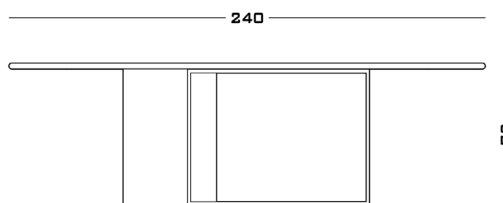

Horus Dining Table

Year 2021

Cod. HRSD180

Cod. HRSD200

Cod. HRSD220

Cod. HRSD240

Cod. HRSD260

Metal Satin & Polished Finishes