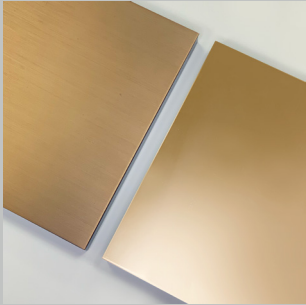

Horus Dining Table

Year 2021

Cod. HRSD180

Cod. HRSD200

Cod. HRSD220

Cod. HRSD240

Cod. HRSD260

Metal Satin & Polished Finishes

Satin & Polished

Aluminium

Brass

Bronze

Champagne

Metal Lacquered Finishes

Lacquered

Blue Cenere