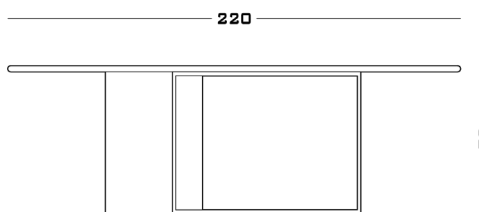

Horus Dining Table

Year 2021

Cod. HRSD180

Cod. HRSD200

Cod. HRSD220

Cod. HRSD240

Cod. HRSD260

Metal Satin & Polished Finishes