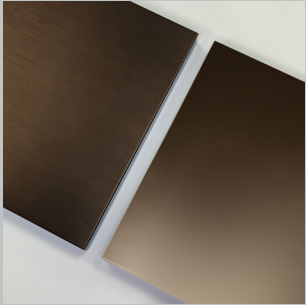

The top and cylindrical leg can be lacquered in any RAL colour and the wireframe portion of the base can be in a number of metal finishes or colours.

01

02

Finishes

Metal

Satin Aluminium
Satin Brass
Satin Bronze
Satin Champagne

Horus Dining Table

Year 2021

Cod. HRSD180

Cod. HRSD200

Cod. HRSD220

Cod. HRSD240

Cod. HRSD260

Metal Satin & Polished Finishes

Satin & Polished

Aluminium

Brass

Bronze

Champagne

Metal Lacquered Finishes

Lacquered

Blue Cenere