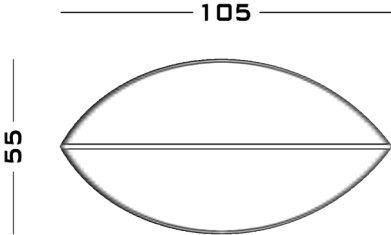

Book 1 & 2 Coffee Tables

Year 2019

Cod. BOOKII

Cod. BOOKI