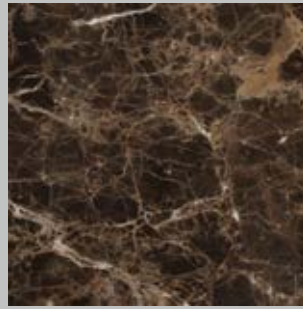

Cod. BOOKII

Cod. BOOKI

Metal Lacquered Finishes

Lacquered

Blue Cenere

Cenere

Jet Black

Off White

Standard Marble Finishes

Standard

Arabescato Orobico

Carrara CD

Dark Emperador

Nero Marquina

Travertino Filled

Travertino Open Pore

Premium Marble Finishes

Premium

Calacatta

Fior Di Pesco

Rosso Levanto

Verde Alpi

Made In Italy With Love.

Milan