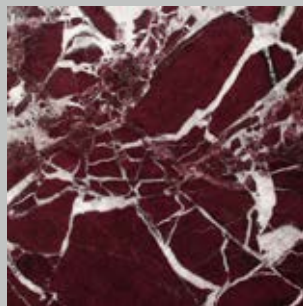

Standard Marble Finishes

Standard

Arabescato Orobico

Carrara CD

Dark Emperador

Nero Marquina

Travertino Filled

Travertino Open Pore

Premium Marble Finishes

Premium

Calacatta

Fior Di Pesco

Rosso Levanto

Verde Alpi

Made In Italy With Love.

Milan