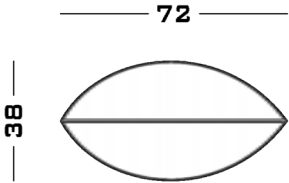

Book 1 & 2 Coffee Tables

Year 2019

Cod. BOOKII