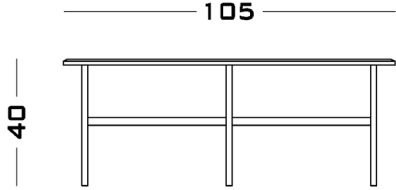

Book 1 & 2 Coffee Tables

Year 2019

Cod. BOOKII

Cod. BOOKI