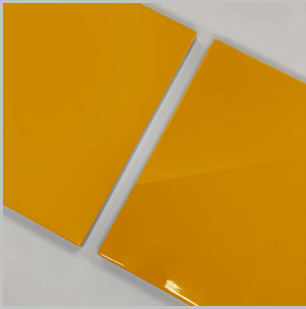

Wood Lacquered Finishes

Wood Lacquered

Maize