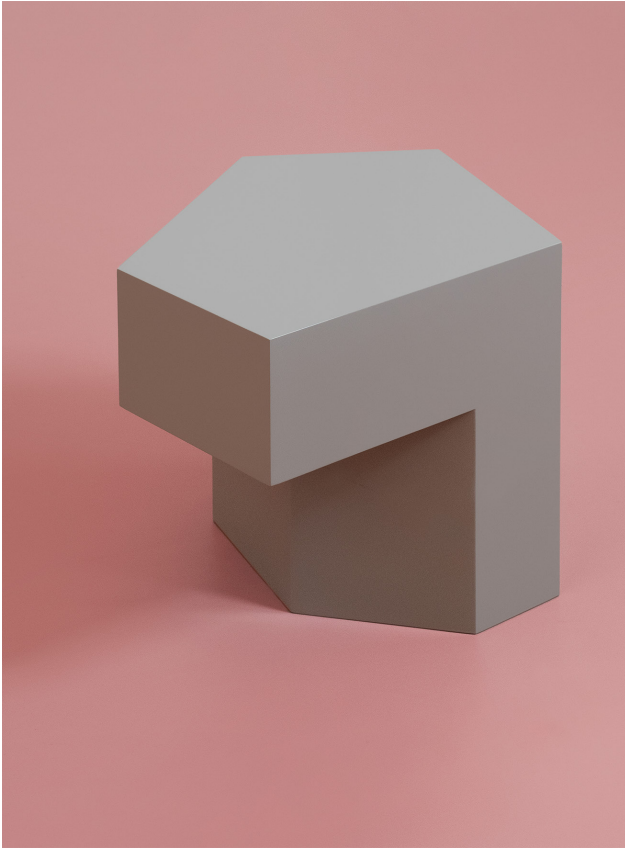

Lock Side Table

Year 2023

Lock ignores symmetry and introduces unexpected proportions into the form of a side table. Lock is a side table that works anywhere – the 5 straight edges allow it to perfectly sit next to any other piece at a variety of angles.

An extra-thick top challenges the normal hierarchy of a side table giving a presence that is unique only to Lock. Lock is available in any RAL colour in both matte and high gloss finishes.

01

02

Finishes

Wood Lacquered

Lacquered Matte
Lacquered Glossy

Dimensions

Cod. LOCK

38 W x 44 D x 40 H

Possible Customisation

Measures

Width
Depth
Height

Materials

Any RAL for the woods lacquered

01

02

03

Lock Side Table

Year 2023

Cod. LOCK