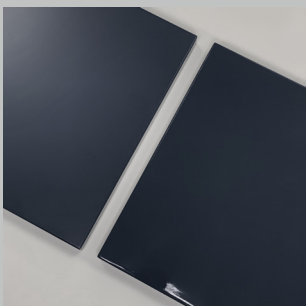

Wood Lacquered Finishes

Wood Lacquered

Steel Blue