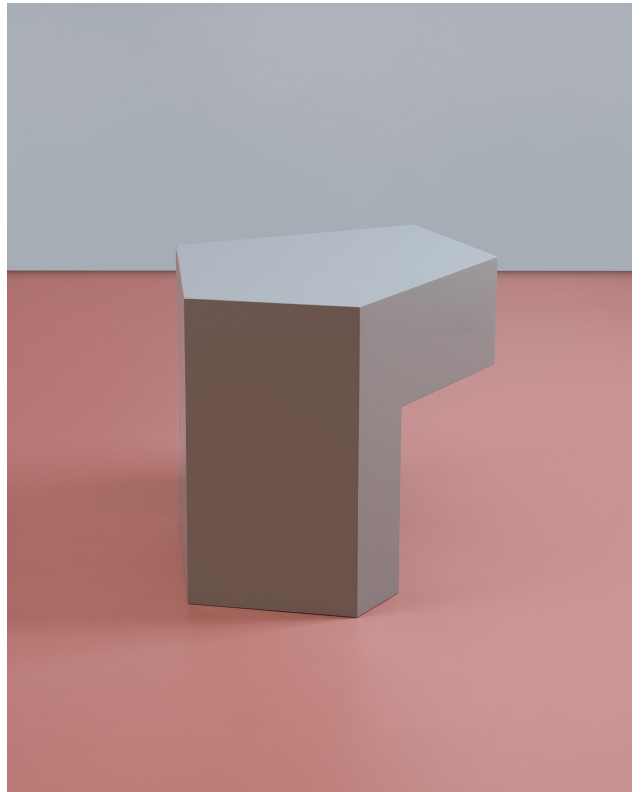

Lock Side Table

Year 2023

Lock ignores symmetry and introduces unexpected proportions into the form of a side table. Lock is a side table that works anywhere – the 5 straight edges allow it to perfectly sit next to any other piece at a variety of angles.

An extra-thick top challenges the normal hierarchy of a side table giving a presence that is unique only to Lock. Lock is available in any RAL colour in both matte and high gloss finishes.

01

02

Finishes

Wood Lacquered

Lacquered Matte
Lacquered Glossy

Dimensions

Cod. LOCK

38 W x 44 D x 40 H

Possible Customisation

Measures

Width
Depth
Height

Materials

Any RAL for the woods lacquered

01

02

03

Lock Side Table

Year 2023

Cod. LOCK