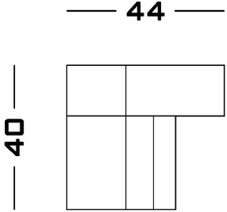

Lock Side Table

Year 2023

Cod. LOCK