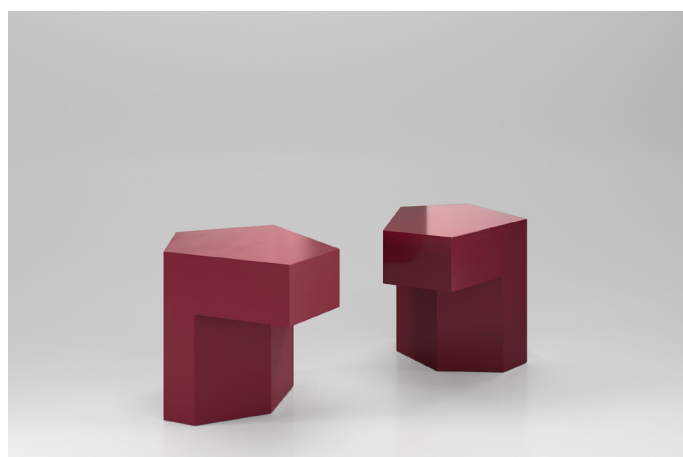

Lock Side Table

Year 2023

Lock ignores symmetry and introduces unexpected proportions into the form of a side table. Lock is a side table that works anywhere – the 5 straight edges allow it to perfectly sit next to any other piece at a variety of angles.

An extra-thick top challenges the normal hierarchy of a side table giving a presence that is unique only to Lock. Lock is available in any RAL colour in both matte and high gloss finishes.

01

02

Finishes