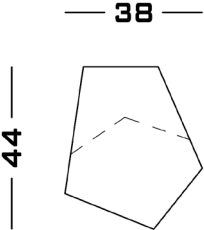

Lock Side Table

Year 2023

Cod. LOCK