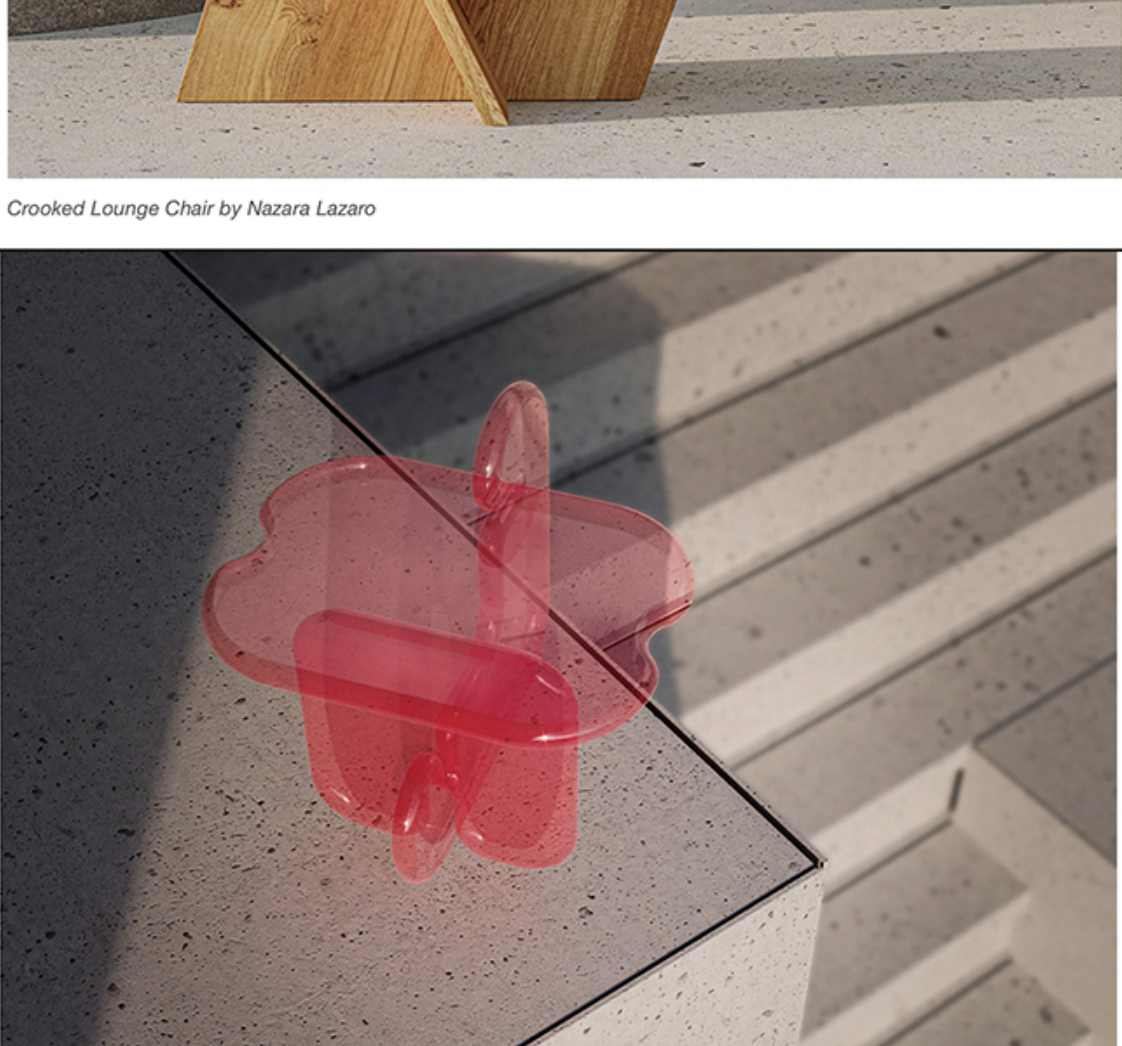

Plump Side Table by Ian Alistair Cochran

Singular Shop Now

POPULAR IN ART MORE

2019 Gift Guide: Handmade

FROM THE SHOP EXPLORE THE SHOP

DESIGN MILK JOB BOARD MORE

NEW YORK CITY NY

Senior Project Manager - Islyn Studio

Islyn Studio

VIEW JOB

NEW YORK CITY NY

Senior Interior Designer - Islyn Studio

Islyn Studio

VIEW JOB

SAN FRANCISCO

NICOLEHOLLIS, Inc.

VIEW JOB

FEATURED COLUMNS

Get Out!

Unframed

Deconstruction

Braccio robotizzato Arduino T050000

214,82 €

Compra Ora

22,26 €

Compra Ora

14,26 €

Compra Ora

CLICK TO VIEW COMMENTS

PREVIOUS ARTICLE

NEXT ARTICLE

FROM THE SHOP

Terrazzo Table