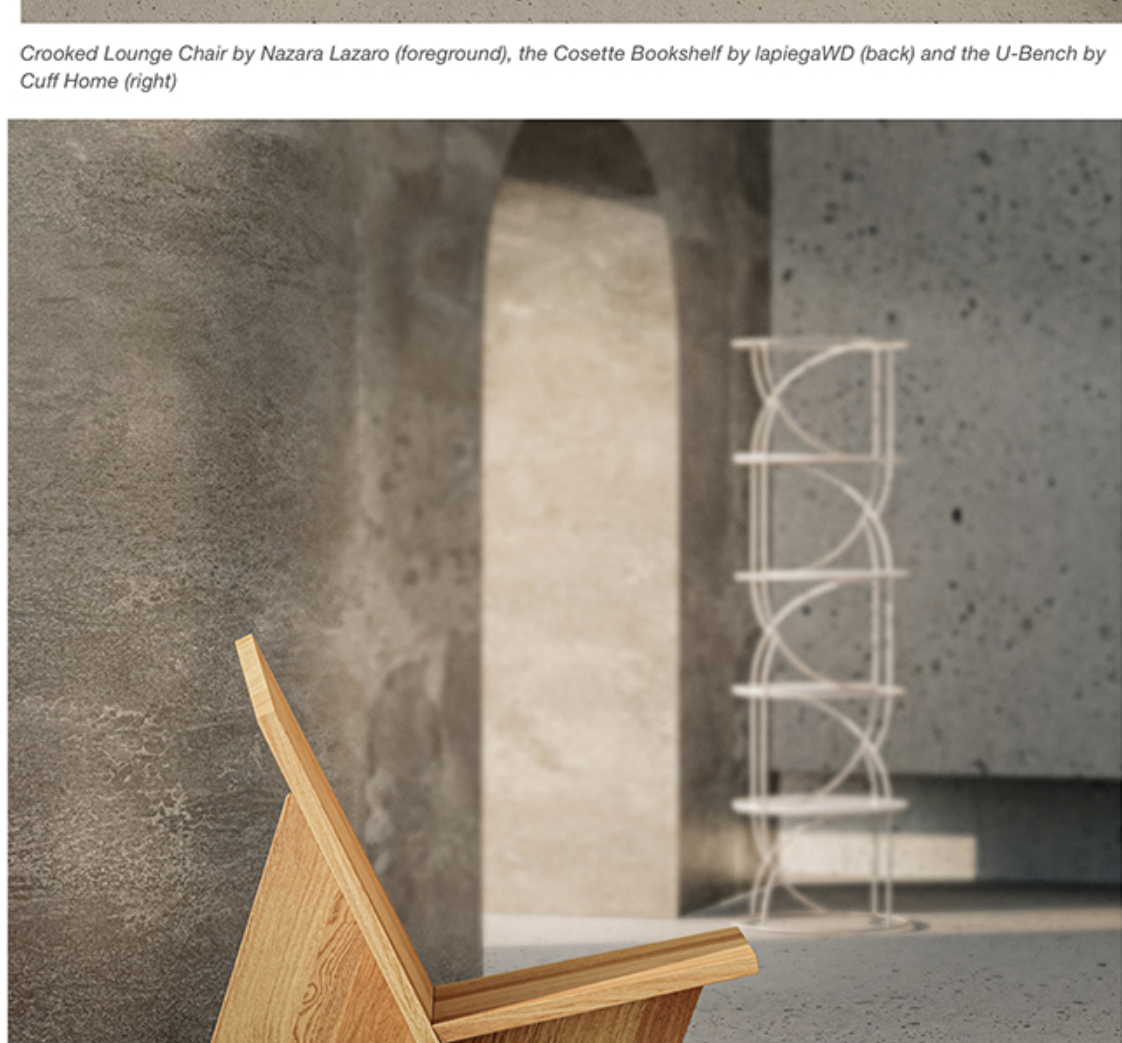

Crooked Lounge Chair by Nazara Lazaro