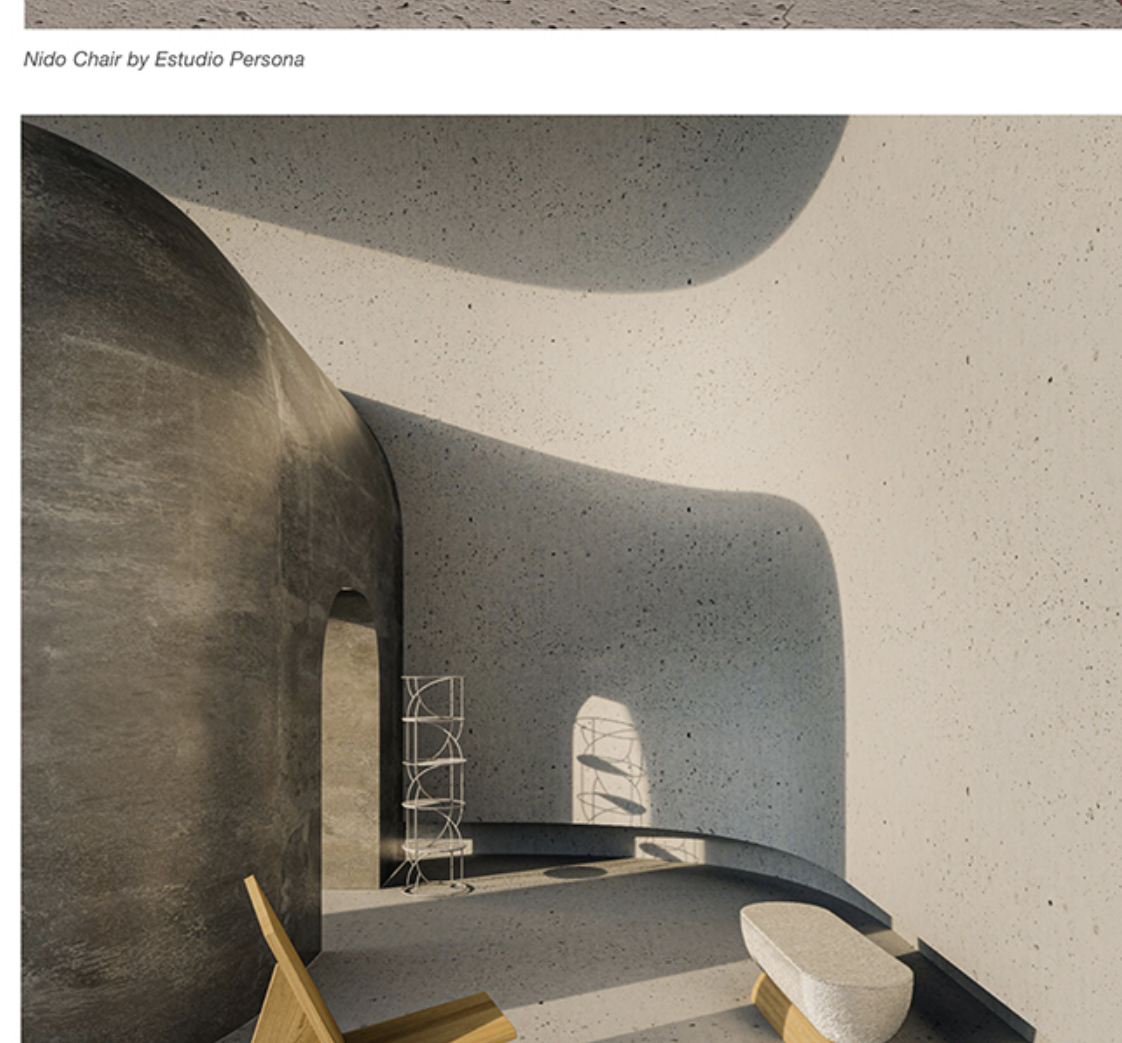

Crooked Lounge Chair by Nazara Lazaro (foreground), the *Cosette Bookshelf* by IapigiaW/D (back) and the *U-Bench* by Cuff Home (right)