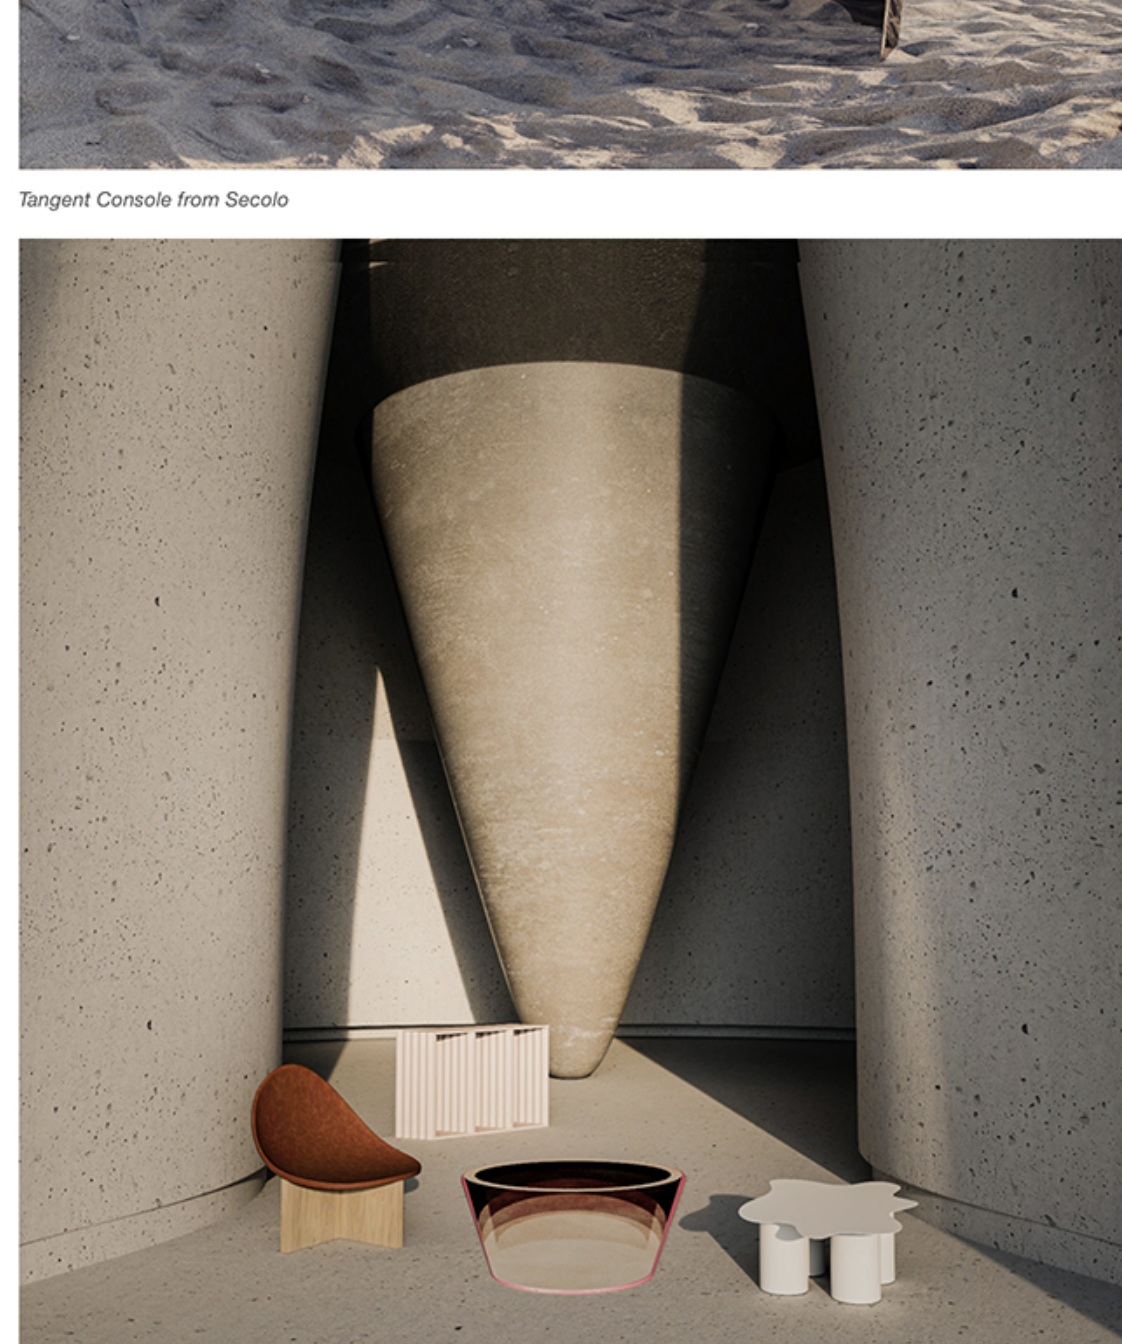

(from left to right) *Nido Chair* by Estudio Persona, *Ondulato console* by CARA DAVIDE, *Circles 0.2 Plug* by Celso, *Onda Coffee table* by Federica Elmo