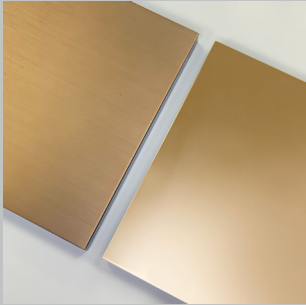

### Measures

Width  
Depth  
Height

# Pingu X Side Table

Year 2021

Cod. PINGUX

— 35 —

— 46 —

— 35 —

— 53 —

— 30 —

# Metal Satin & Polished Finishes

Satin & Polished

Aluminium

Brass

Bronze

Champagne