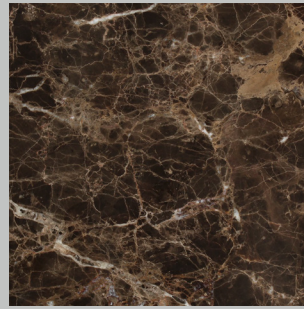

# Metal Lacquered Finishes

Lacquered

Blue Cenere

Cenere

Jet Black

Off White

# Standard Marble Finishes

---

Standard

Arabescato Orobico

Carrara CD

Dark Emperador

Nero Marquina

Travertino Filled