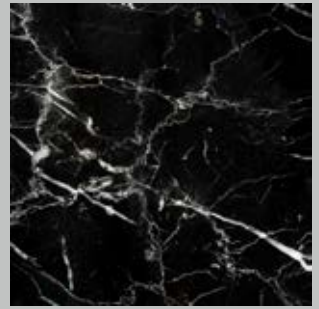

Standard

Arabescato Orobico

Carrara CD

Dark Emperador

Nero Marquina

Travertino Filled

Travertino Open Pore

Premium Marble Finishes