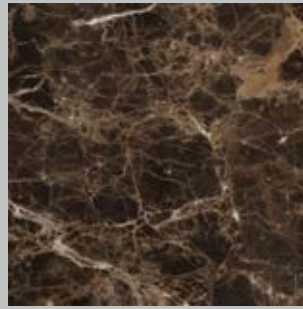

Azure Blue

Bird Blue Grey

Cenere

Blue Cenere

Hazy Blue

Off White

Nude

Standard Marble Finishes

Standard

Arabescato Orobico

Carrara CD

Dark Emperador

Nero Marquina

Travertino Filled

Travertino Open Pore

Premium Marble Finishes