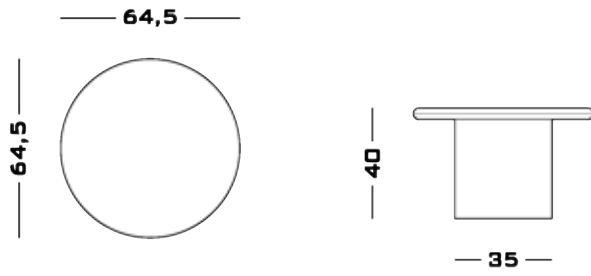

Cod. GEMR64