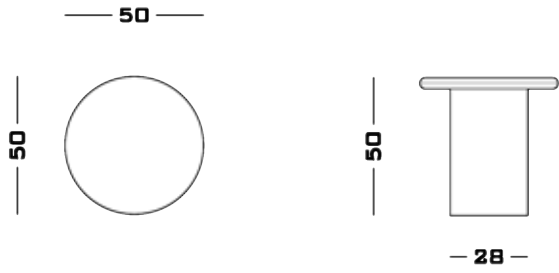

Gemini Round Coffee Tables

Year 2021

Cod. GEMR50