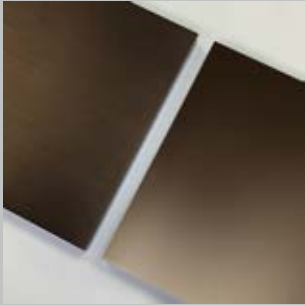

Available in a number of stone and metal finishes as well as any RAL colour.

01

02

Finishes

Metal

Satin Aluminium
Satin Brass
Satin Bronze
Satin Champagne

Polished Aluminium
Polished Brass
Polished Bronze
Polished Champagne

Measures

Width
Depth
Height

Materials

Any RAL for the metals

01

02

03

Fragment Coffee Tables

Year 2022

Cod. FRGS

Cod. FRGM

Cod. FRGL

Metal Satin & Polished Finishes

Satin & Polished

Aluminium

Brass

Bronze

Champagne

Metal Lacquered Finishes

Lacquered

Blue Cenere

Cenere

Jet Black

Off White