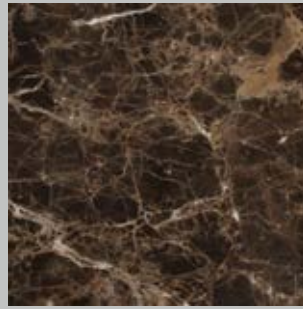

Available in a number of stone and metal finishes as well as any RAL colour.

01

02

Finishes

Metal

Satin Aluminium
Satin Brass
Satin Bronze
Satin Champagne

Polished Aluminium
Polished Brass
Polished Bronze
Polished Champagne

Bronze

Champagne

Metal Lacquered Finishes

Lacquered

Blue Cenere

Cenere

Jet Black

Off White

Standard Marble Finishes

Standard

Arabescato Orobico

Carrara CD

Dark Emperador

Nero Marquina

Travertino Filled

Travertino Open Pore