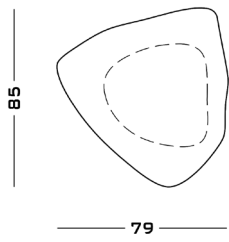

Fragment Coffee Tables

Year 2022

Cod. FRGS