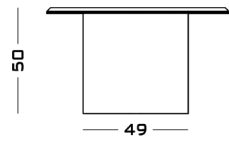

Fragment Coffee Tables

Year 2022

Cod. FRGS