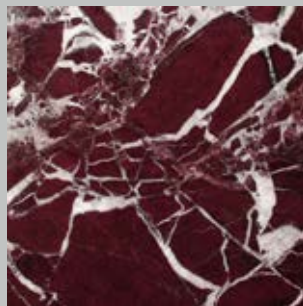

Available in a number of stone and metal finishes as well as any RAL colour.

01

02

Finishes

Metal

Satin Aluminium
Satin Brass
Satin Bronze
Satin Champagne

Polished Aluminium
Polished Brass
Polished Bronze
Polished Champagne

Standard Marble Finishes

Standard

Arabescato Orobico

Carrara CD

Dark Emperador

Nero Marquina

Travertino Filled

Travertino Open Pore

Premium Marble Finishes

Premium

Calacatta

Fior Di Pesco

Rosso Levanto

Verde Alpi

Made In Italy With Love.

Milan