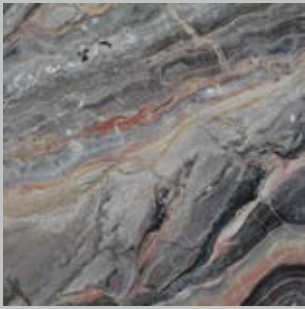

Available in a number of stone and metal finishes as well as any RAL colour.

01

02

Finishes

Metal

Satin Aluminium
Satin Brass
Satin Bronze
Satin Champagne

Polished Aluminium
Polished Brass
Polished Bronze
Polished Champagne

Bronze

Champagne

Metal Lacquered Finishes

Lacquered

Blue Cenere

Cenere

Jet Black

Off White

Standard Marble Finishes

Standard

Arabescato Orobico

Carrara CD

Dark Emperador

Nero Marquina

Travertino Filled

Travertino Open Pore