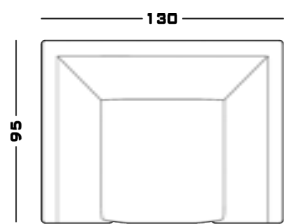

Cod. ARC2S

190 W x 95 D x 42 seat H. Back H 75

Cod. ARC3S

260 W x 95 D x 42 seat H. Back H 75

Cod. ARC4S

330 W x 95 D x 42 seat H. Back H 75

Possible Customisation

Measures

Width
Depth
Back and Seat Height

01

02

03

Archi Sofa

Year 2019

Cod. ARC1SB

Cod. ARC2S