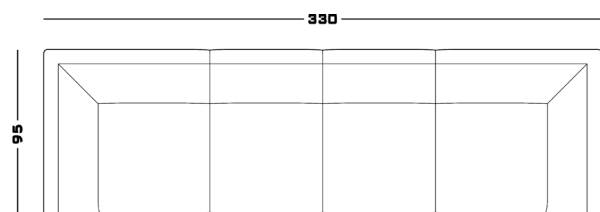

Archi Sofa

Year 2019

Cod. ARC1SB

Cod. ARC2S

Cod. ARC3S

Cod. ARC4S