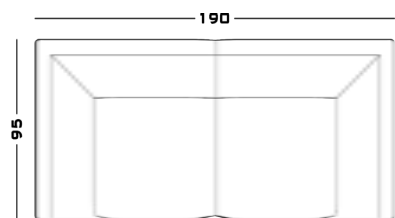

Cod. ARC2S

190 W x 95 D x 42 seat H. Back H 75

Cod. ARC3S

260 W x 95 D x 42 seat H. Back H 75

Cod. ARC4S

330 W x 95 D x 42 seat H. Back H 75

Possible Customisation

Measures

Width
Depth
Back and Seat Height

01

02

03

Archi Sofa

Year 2019

Cod. ARC1SB

Cod. ARC2S