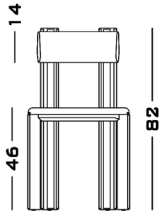

Taoto Dining Chair

Year 2024

Cod. TAOTO