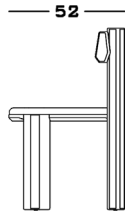

Taoto Dining Chair

Year 2024

Cod. TAOTO