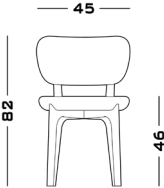

Richmond Dining Chair

Year 2020

Cod. RICHD